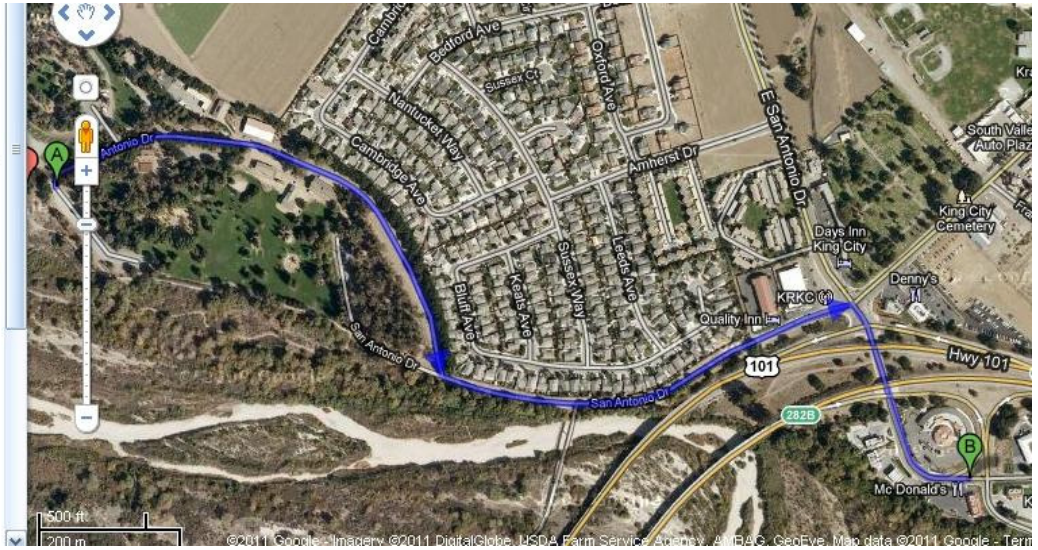

wifi map.jpg (1115x402x16M jpeg)

Add Destination - Show options

Driving directions to 1350 Broadway St, King City, CA 93930

**San Antonio Dr and Broadway St** 4 mins  
1.1 mi

- San Lorenzo County Park**  
Broadway St, King City, CA 93930
1. Head **north** on **San Antonio Dr** 0.5 mi
  2. Turn **left** to stay on **San Antonio Dr** 0.4 mi
  3. Turn **right** at **Broadway St**

king city wifi.jpg (836x256x16M jpeg)

**OpenWiFi Spots**  
The free wireless hotspot finder

e.g. New York, NY or 10023 [Browse by a state...](#)

- [Ads by Google](#)
[McDonalds](#)
[WiFi Hotspots](#)
[Public WiFi](#)
[WiFi Locations](#)

### McDonald's

(Free Wifi Fast Food)

1350 Broadway St  
King City, CA 93930  
(831) 385-4323

McDonald's is a free wifi fast food located in King City CA.